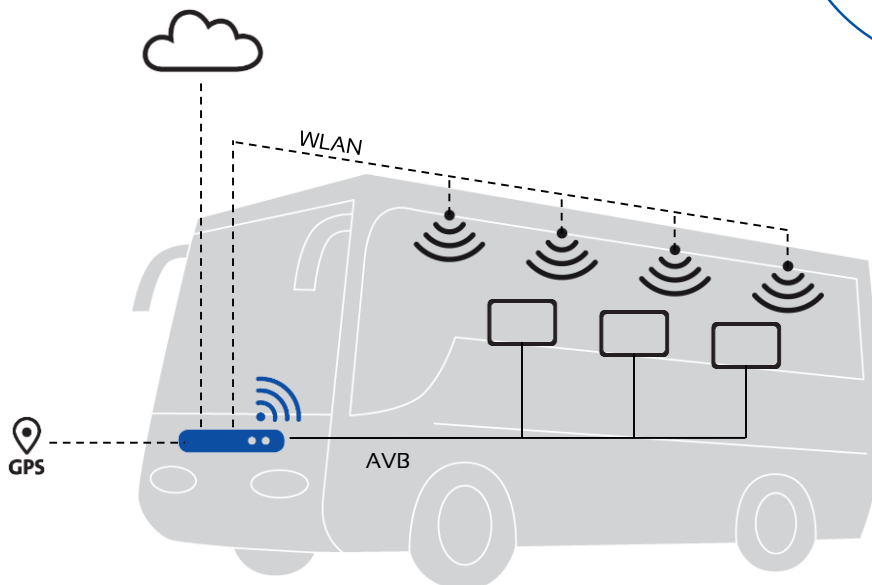

## Application Example

coach

- wired connection via CAN, USB 2.0/3.0 and MicroSD
- wireless connectivity via 2G/3G/4G and GPS as well as Bluetooth and WLAN
- WLAN access points for 9-50 clients
- Audio Video Bridging (AVB) & automotive Ethernet 100BASE-T1
- remote device management (firmware-over-the-air FOTA)